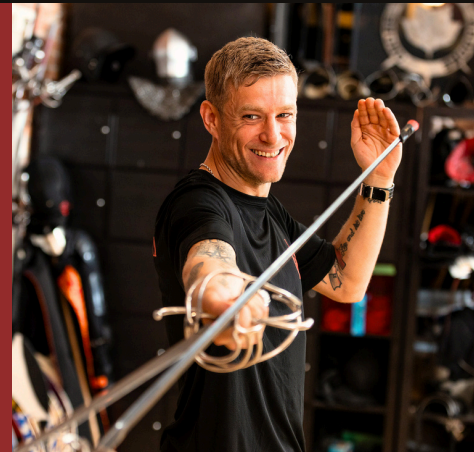

UNLOCK MORE FUN

Even more activities means even more fun. Great for large groups and to make your experience even more unique and engaging:

Swordplay

Knight or Musketeer Training:

Authentic swordplay with two-handed swords or rapiers. Learn posture, movement, attack, and defense, based on historical techniques. Do it for fun or have a competition at the end.

Medieval Battle:

Learn techniques, fight duels, and organize into teams for foam sword battles. We make it safe, high paced, and silly fun!